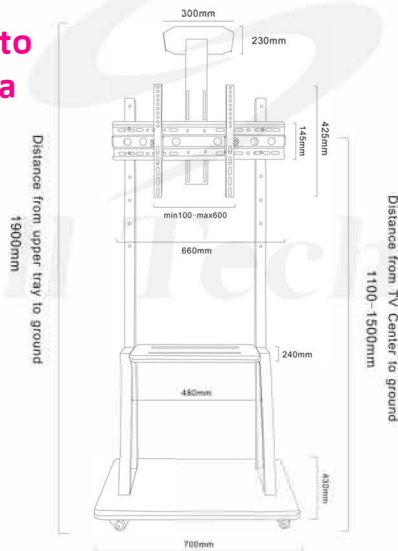

SH 75B FS

TV Stand

Fits mostly 32"-75" LED-LCD/Curved Screen

Bring Aesthetic to any viewing area

Screen Size
32"-75"

VESA Compatible
200x200 300x200 300x300
400x200 400x300 400x400
600x400

Weight Capacity
5kg/11lbs

Weight Capacity
50 Kg

Large Sturdy Steel Base

DVD Rack / Shelf
Black Color Steel Rack

Heavy-Duty Lockable Castors
provides solid yet rollable footing.